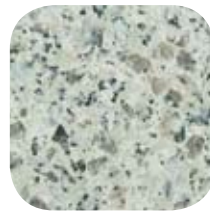

EXTERNAL PAVING

terra220
australian marble

When it comes to external paving areas, Terrazzo pavers by Terrazzo Australian Marble are the ideal solution. With a honed finish as standard, no other paver is as easy to clean and maintain. Hydraulically pressed, no other paver is as strong or durable making them ideal material when extra strength is required.